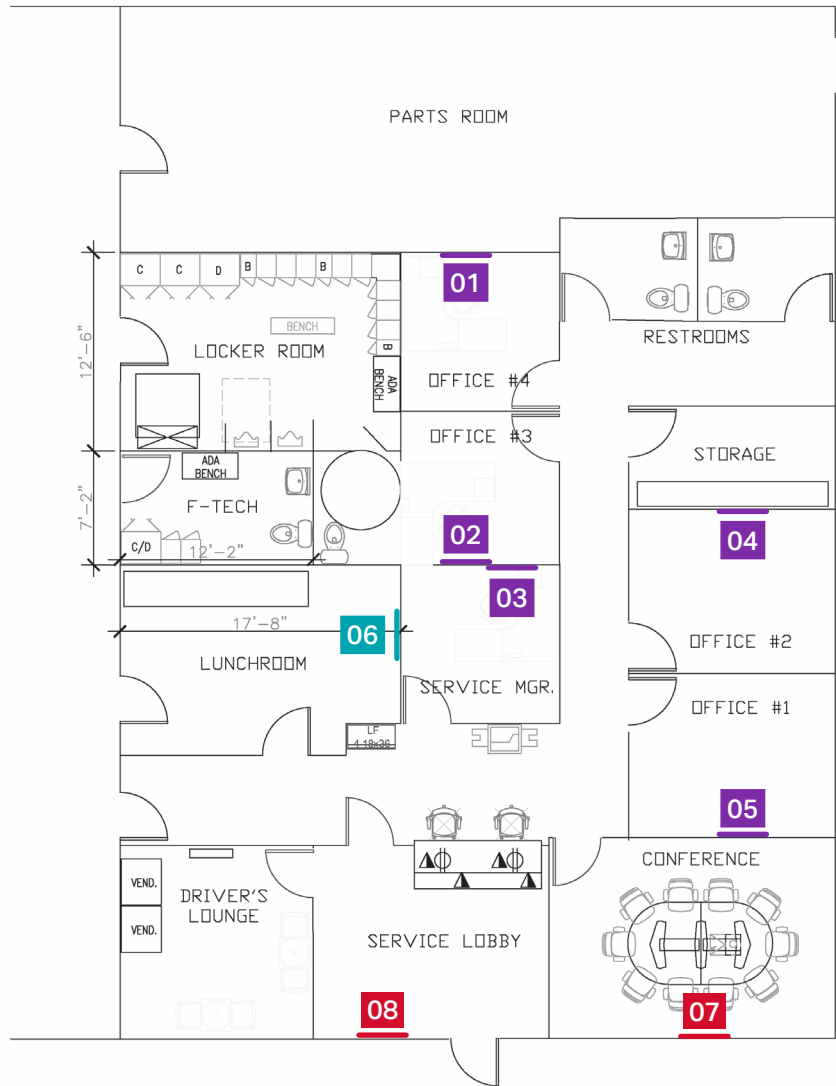

# 3

Opp No. O-24-4148  
December 11, 2024

**FLOOR PLAN LEGEND**

- StretchPrint 35"w x 25"h
- StretchPrint 50"w x 36"h
- StretchPrint 60"w x 42"h
- StretchPrint 150"w x 60"h

Penske Truck Leasing - Albuquerque  
 2516 University Blvd NE  
 Albuquerque, NM 87107-1732

Contact: Ruth Roosen  
 Phone: 586-770-1211  
 eMail: roosen1@imbranded.com

Designer: MK  
 Job No. O-24-4148

**Floor Plan 01**

StretchPrint 01 (35"w x 25"h) Silver Frame

TBD

StretchPrint 02 (35"w x 25"h) Silver Frame

TBD

StretchPrint 03 (35"w x 25"h) Silver Frame

TBD

StretchPrint 04 (35"w x 25"h) Silver Frame

TBD

StretchPrint 05 (35"w x 25"h) Silver Frame

TBD

StretchPrint 06 (50"w x 36"h) Silver Frame