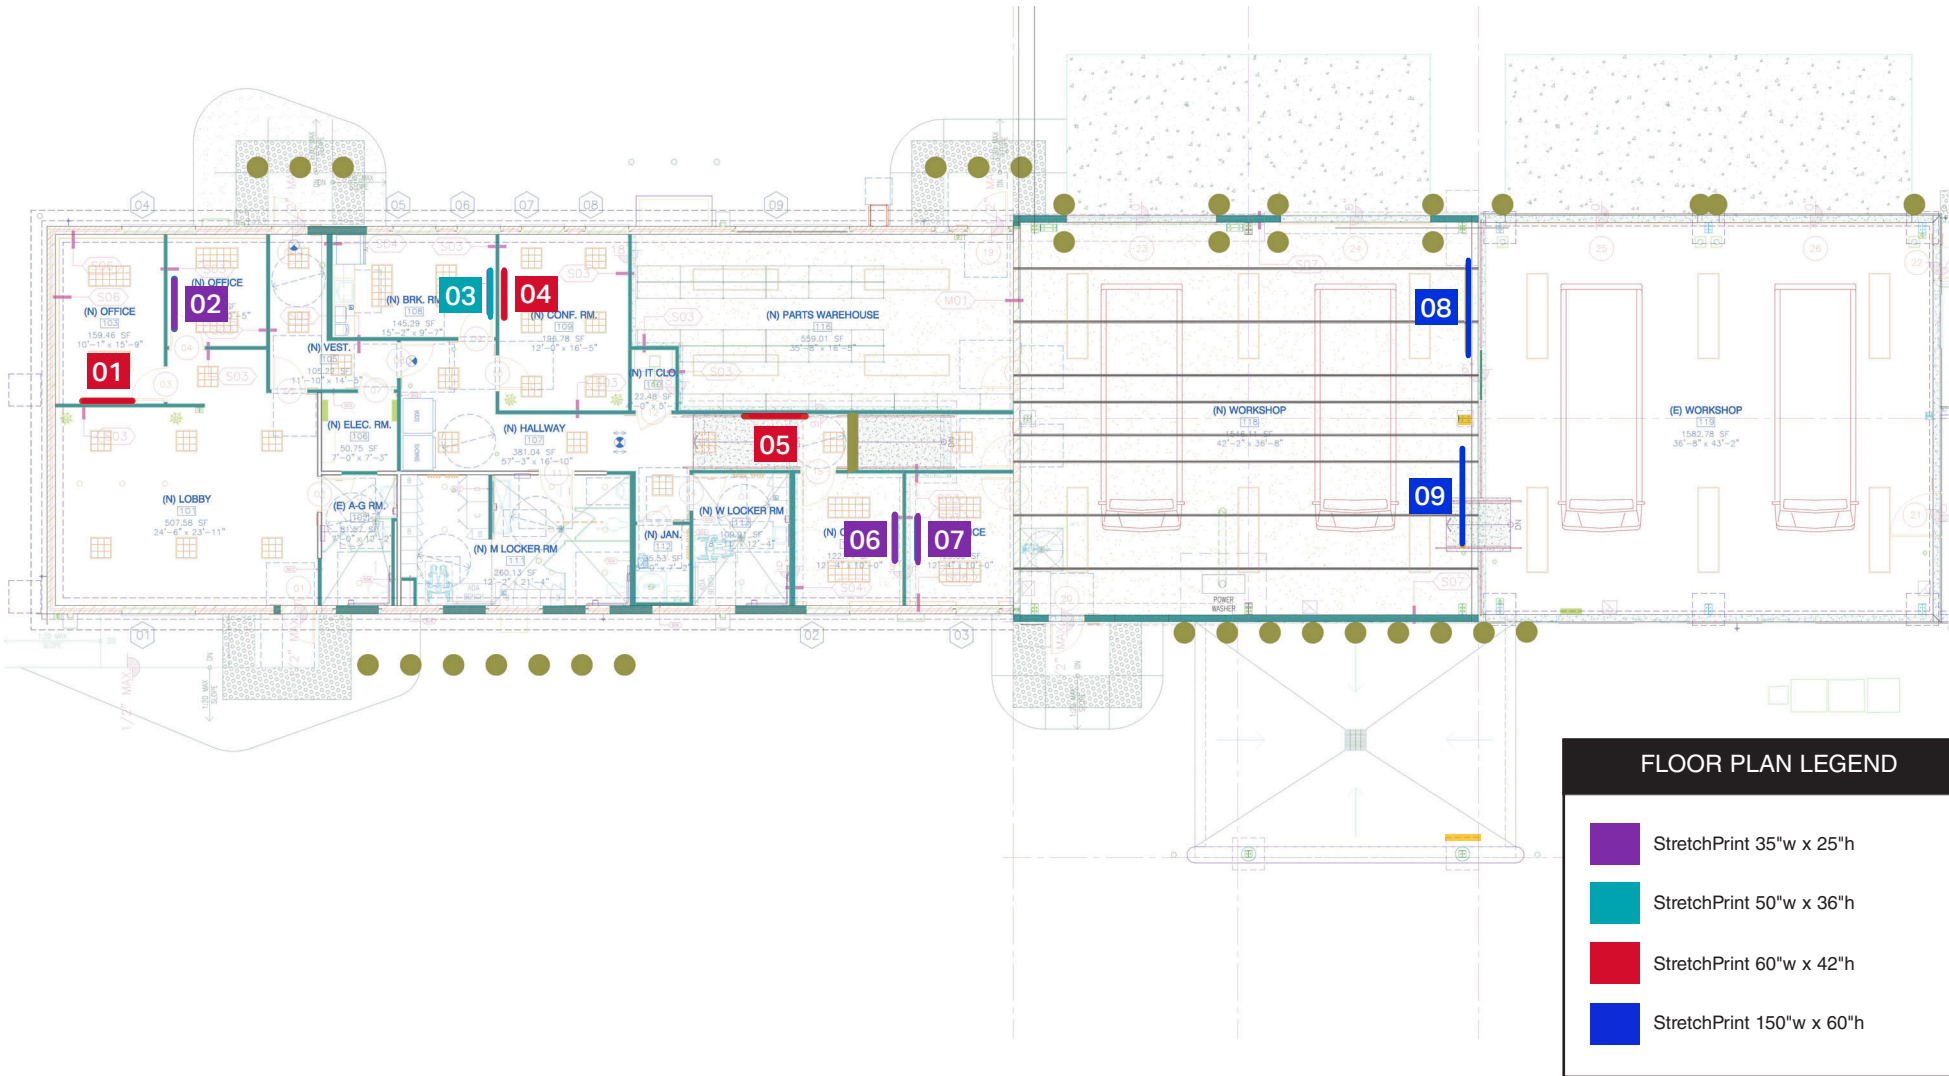

StretchPrint 02 (35"w x 25"h) Silver Frame

StretchPrint 03 (50"w x 36"h) Silver Frame

FLOOR PLAN LEGEND

- StretchPrint 35"w x 25"h
- StretchPrint 50"w x 36"h
- StretchPrint 60"w x 42"h
- StretchPrint 150"w x 60"h

Penske Truck Leasing - Ventura CA
1264 Callens Road
Ventura, CA 93003

Contact: Ruth Roosen
Phone: 586-770-1211
eMail: roosen1@imbranded.com

Designer: MK
Job No. O-24-3317

Floor Plan