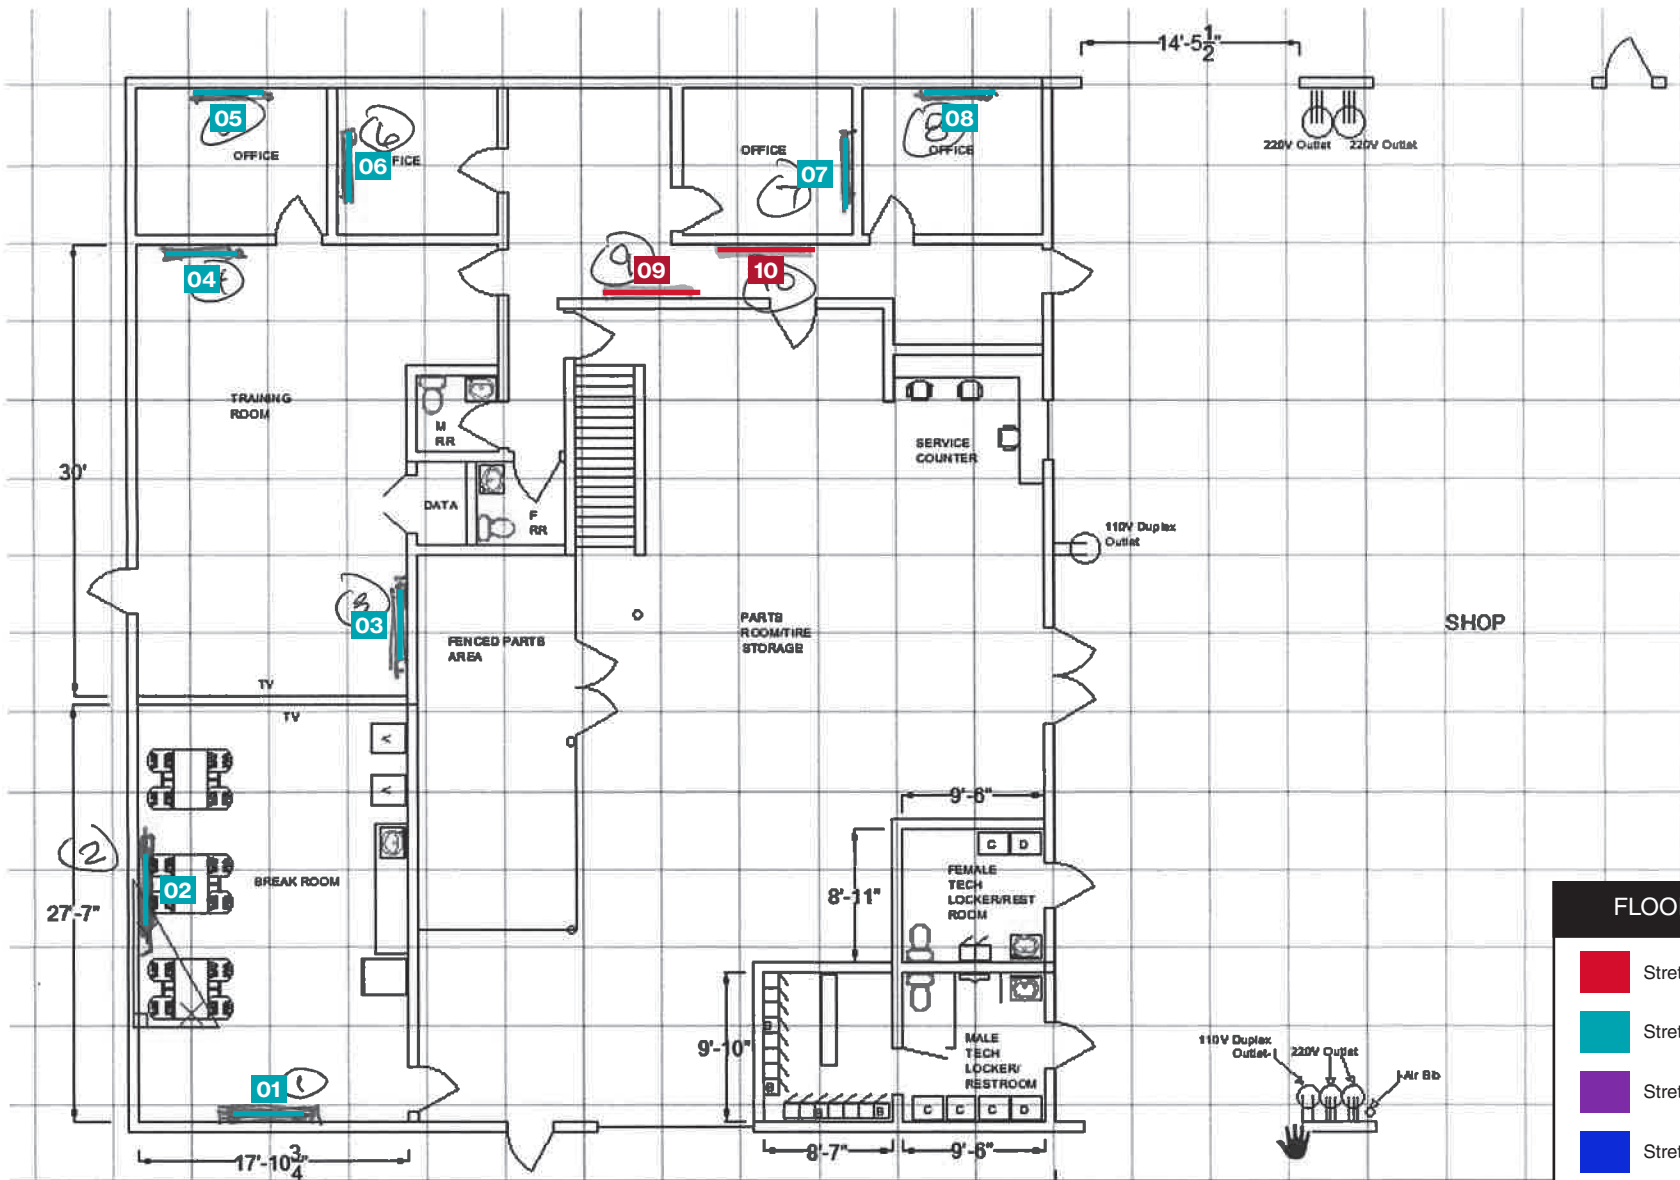

### FLOOR PLAN LEGEND

- StretchPrint 60" w x 42" h
- StretchPrint 50" w x 36" h
- StretchPrint 35" w x 25" h
- StretchPrint 150" w x 60" h

PTL Ocala  
 5337 NW 1st Street Lane  
 Ocala, FL 34474

Contact: Ritch Foust  
 Phone: 586.404.5383  
 eMail: rfoust@imbranded.com

Designer: MK  
 Job No. 578224

Floor Plan

StretchPrint 01 (50"w x 36"h) Silver Frame

StretchPrint 02 (50"w x 36"h) Silver Frame

StretchPrint 03 (50"w x 36"h) Silver Frame

StretchPrint 04 (50"w x 36"h) Silver Frame