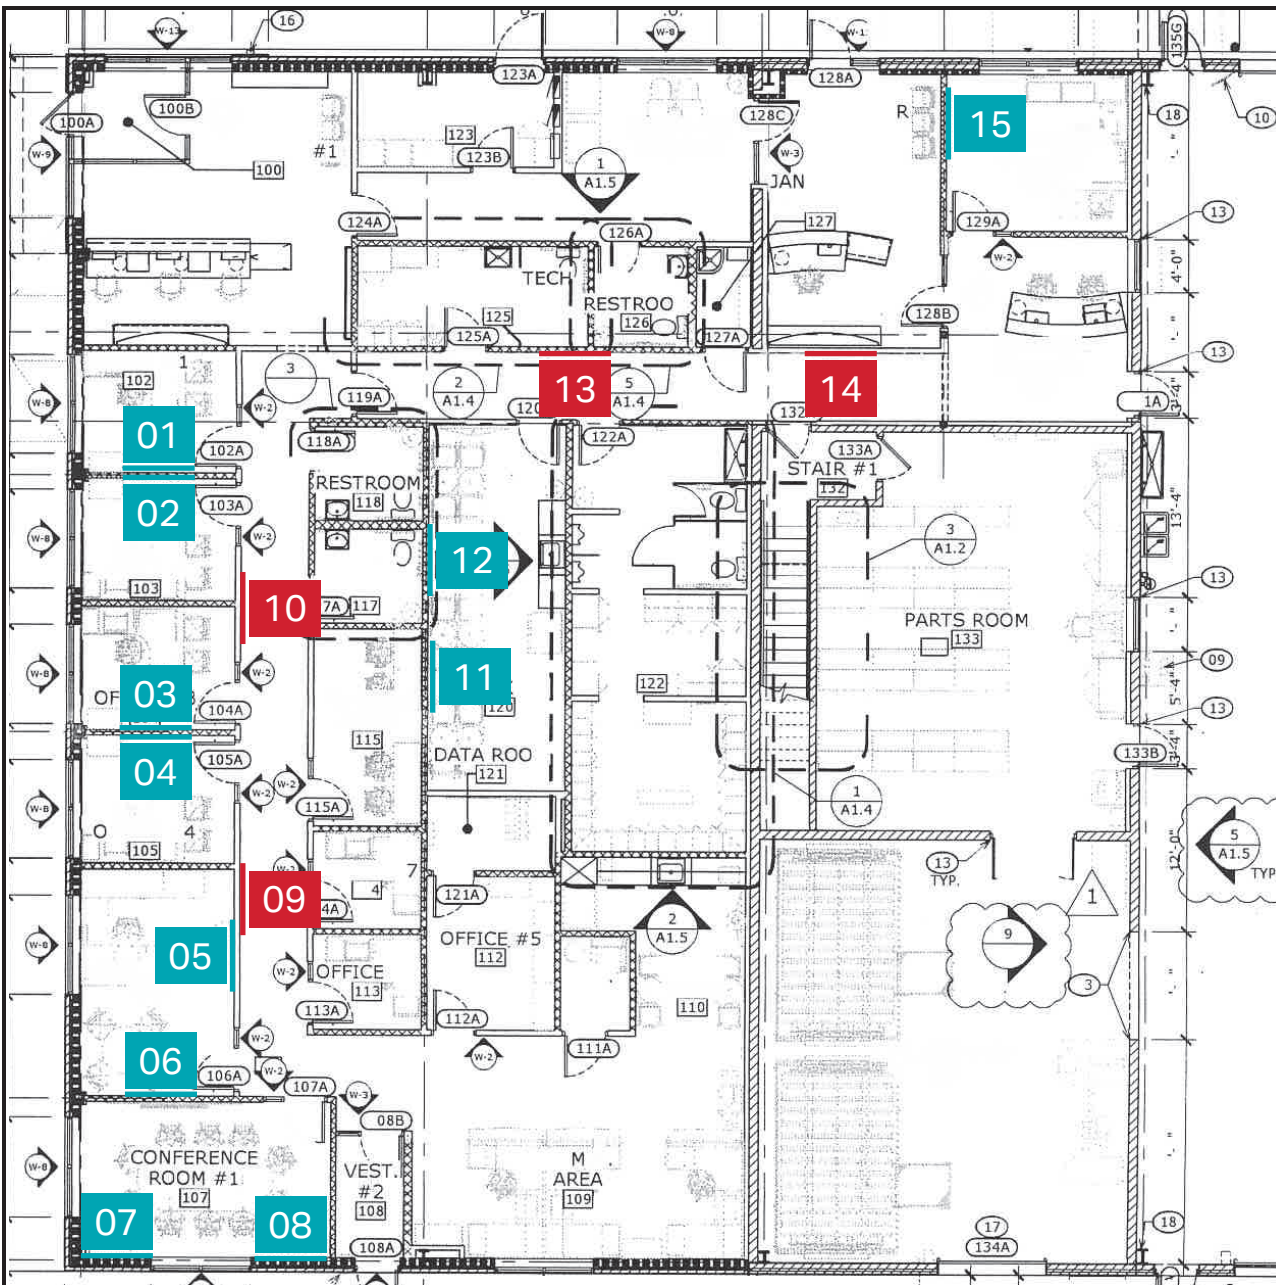

**FLOOR PLAN LEGEND**

- StretchPrint 60"w x 42"h
- StretchPrint 50"w x 36"h
- StretchPrint 35"w x 25"h
- StretchPrint 150"w x 60"h

PTL Boise  
652 Gowen Road  
Boise, ID 83716

Contact: Ritch Foust  
Phone: 586.404.5383  
eMail: rfoust@imbranded.com

Floor Plan

Designer: MK  
Job No. 578026

StretchPrint 01 (50"w x 36"h) Silver Frame

Model

StretchPrint 02 (50"w x 36"h) Silver Frame

Model

StretchPrint 03 (50"w x 36"h) Silver Frame

Model

StretchPrint 04 (50"w x 36"h) Silver Frame

Model

StretchPrint 05 (50"w x 36"h) Silver Frame

Model

StretchPrint 06 (50"w x 36"h) Silver Frame

Model

StretchPrint 07 (50"w x 36"h) Silver Frame

Model

StretchPrint 08 (50"w x 36"h) Silver Frame

Model

StretchPrint 09 (60"w x 42"h) Silver Frame

Model

StretchPrint 10 (60"w x 42"h) Silver Frame

Model

StretchPrint 12 (50"w x 36"h) Silver Frame

Model