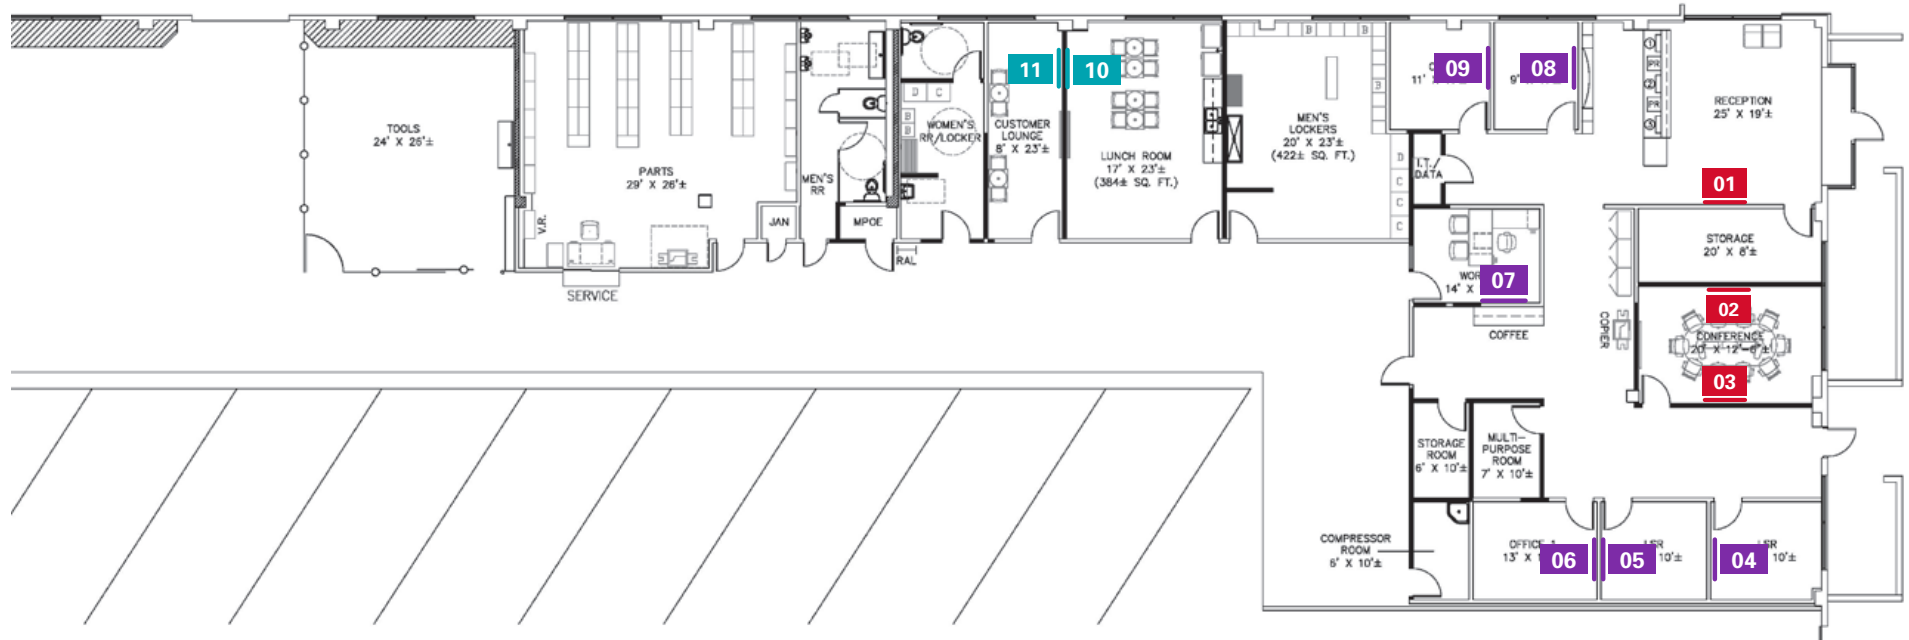

**FLOOR PLAN LEGEND**

- StretchPrint 60" w x 42" h
- StretchPrint 50" w x 36" h
- StretchPrint 35" w x 25" h

PTL - San Diego  
 4285 Camino del Rio S  
 San Diego, CA 92108

Contact: Ritch Foust  
 Phone: 866.717.4467  
 eMail: rfoust@imbranded.com

Designer: TS  
 Job No. 570295 | PM: RR

Floor Plan

StretchPrint 01 (60"w x 42"h) Silver Frame

StretchPrint 02 (60"w x 42"h) Silver Frame

StretchPrint 03 (60"w x 42"h) Silver Frame

StretchPrint 04 (35"w x 25"h) Silver Frame

StretchPrint 05 (35"w x 25"h) Silver Frame

StretchPrint 06 (35"w x 25"h) Silver Frame

StretchPrint 07 (35"w x 25"h) Silver Frame

StretchPrint 08 (35"w x 25"h) Silver Frame

StretchPrint 09 (35"w x 25"h) Silver Frame