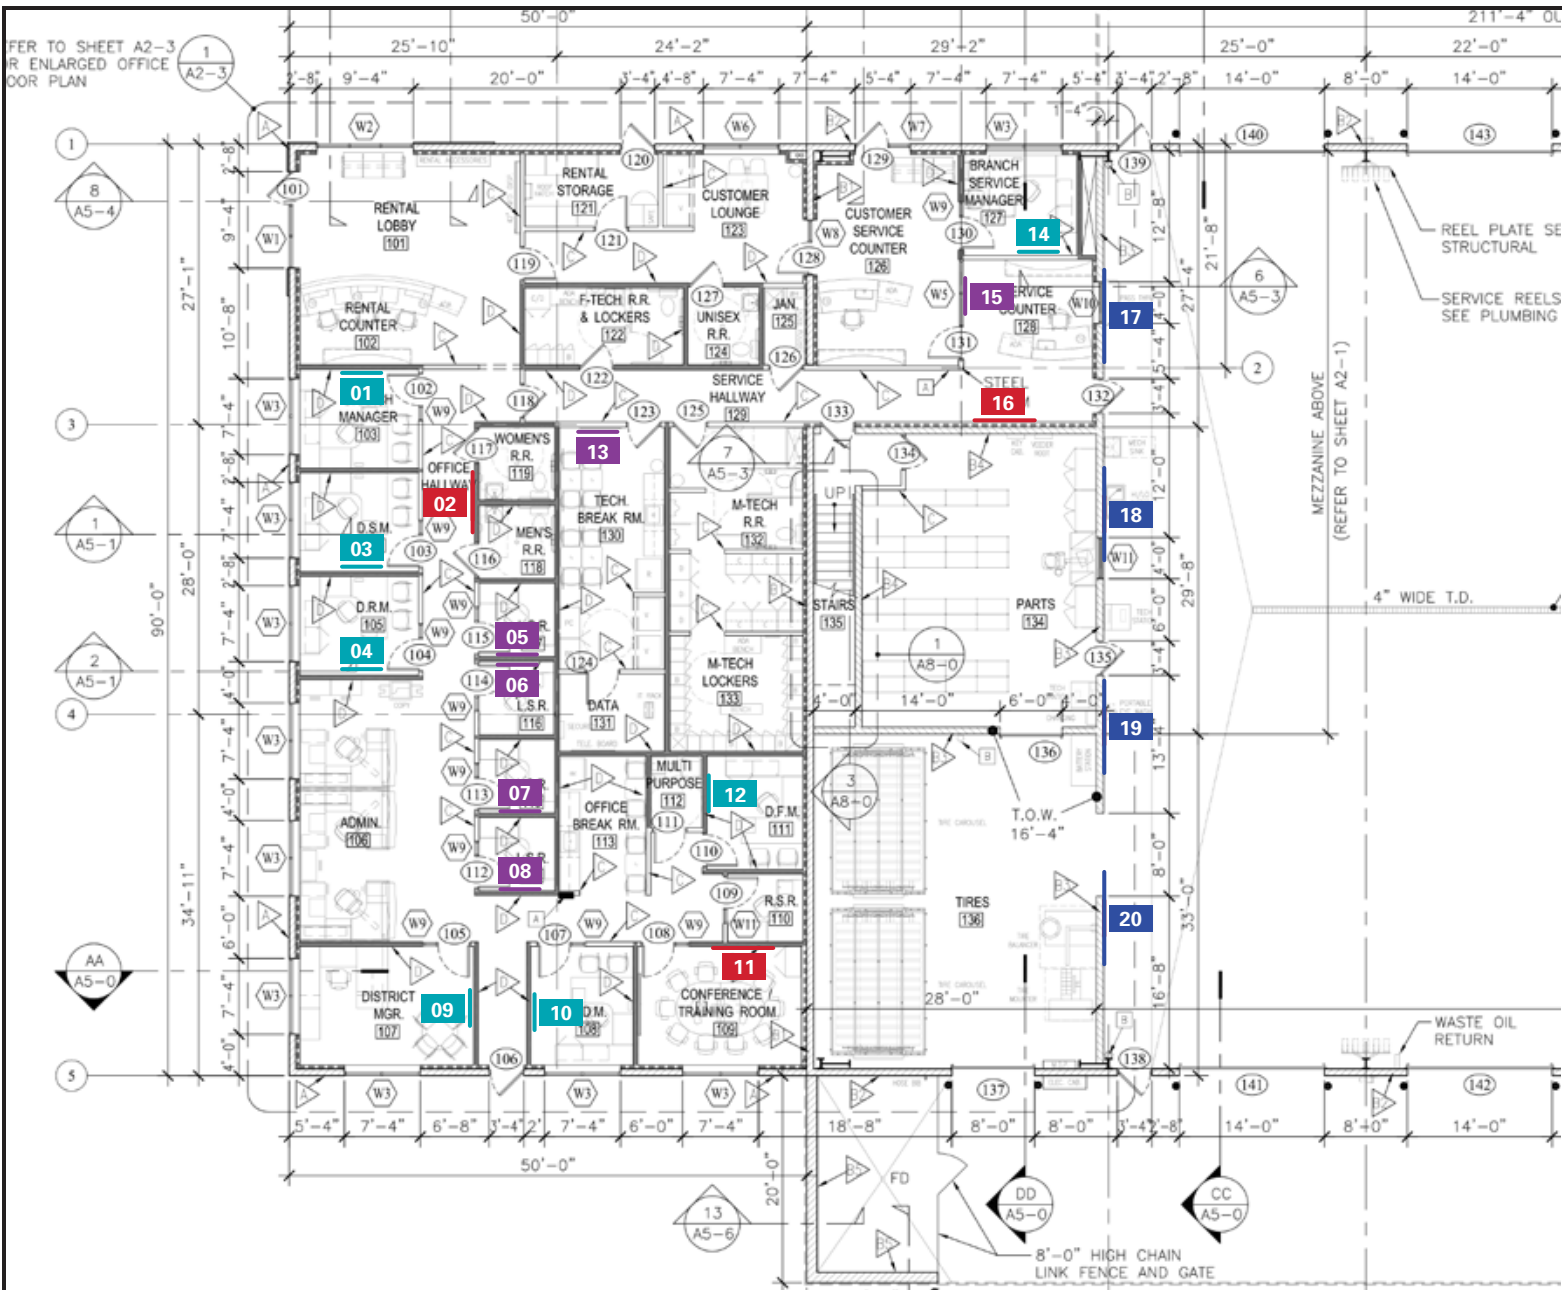

### FLOOR PLAN LEGEND

- StretchPrint 35" w x 25" h
- StretchPrint 50" w x 36" h
- StretchPrint 60" w x 42" h
- StretchPrint 150" w x 60" h

Location: Ground Floor		Live Area:		Page 2
Penske Truck Leasing Fontana 15436 Valley Blvd Fontana, CA 92335	Contact: Ritch Foust Phone: 586.404.5383 eMail: RFoust@imbranded.com	Floor Plan		
Dealership Contact 909.350.2492	Designer: MK Job No. 570857			

**FLOOR PLAN LEGEND**

- StretchPrint 35" w x 25" h
- StretchPrint 50" w x 36" h
- StretchPrint 60" w x 42" h
- StretchPrint 150" w x 60" h

Location: Mezzanine

Live Area:

Page 3

Penske Truck Leasing Fontana  
 15436 Valley Blvd  
 Fontana, CA 92335

StretchPrint 03 (50"w x 36"h) Silver Frame

StretchPrint 04 (50"w x 36"h) Silver Frame

StretchPrint 05 (35"w x 25"h) Silver Frame

StretchPrint 06 (35"w x 25"h) Silver Frame

StretchPrint 07 (35"w x 25"h) Silver Frame

StretchPrint 08 (35"w x 25"h) Silver Frame

StretchPrint 09 (50"w x 36"h) Silver Frame

StretchPrint 10 (50"w x 36"h) Silver Frame

StretchPrint 11 (60"w x 42"h) Silver Frame

StretchPrint 12 (50"w x 36"h) Silver Frame