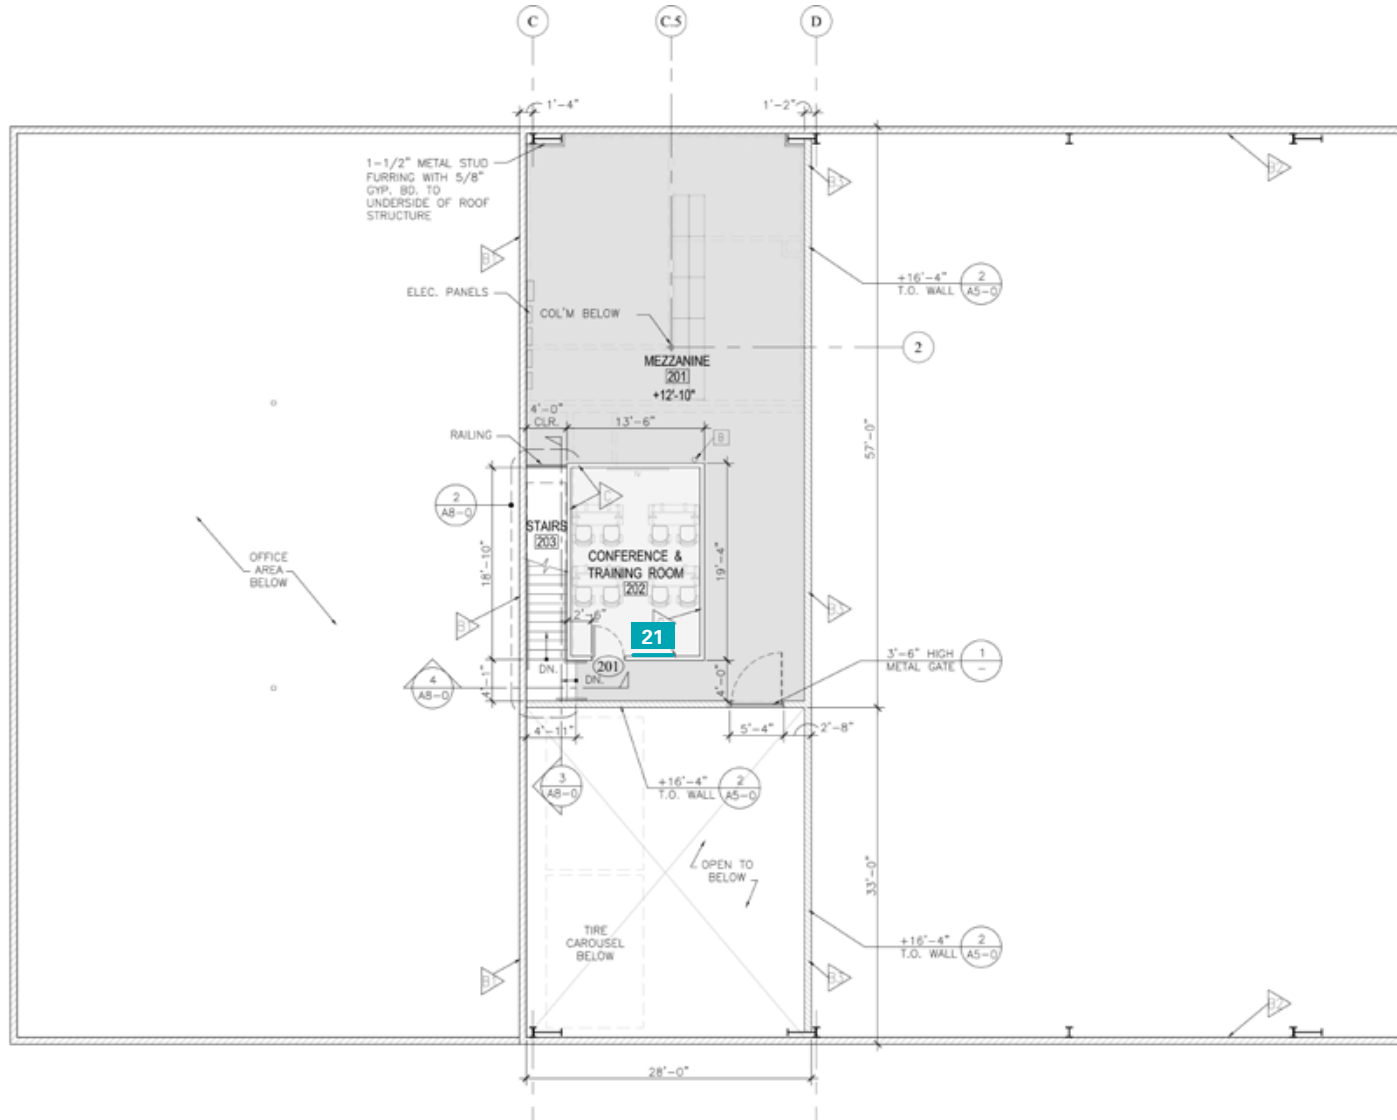

### FLOOR PLAN LEGEND

- StretchPrint 35" w x 25" h
- StretchPrint 50" w x 36" h
- StretchPrint 60" w x 42" h
- StretchPrint 150" w x 60" h

Location: Ground Floor		Live Area:		Page 2
Penske Truck Leasing Fontana 15436 Valley Blvd Fontana, CA 92335	Contact: Ritch Foust Phone: 586.404.5383 eMail: RFoust@imbranded.com	Floor Plan		
Dealership Contact 909.350.2492	Designer: MK Job No. 570857			

**FLOOR PLAN LEGEND**

- StretchPrint 35" w x 25" h
- StretchPrint 50" w x 36" h
- StretchPrint 60" w x 42" h
- StretchPrint 150" w x 60" h

Location: Mezzanine

Live Area:

Page 3

Penske Truck Leasing Fontana  
 15436 Valley Blvd  
 Fontana, CA 92335