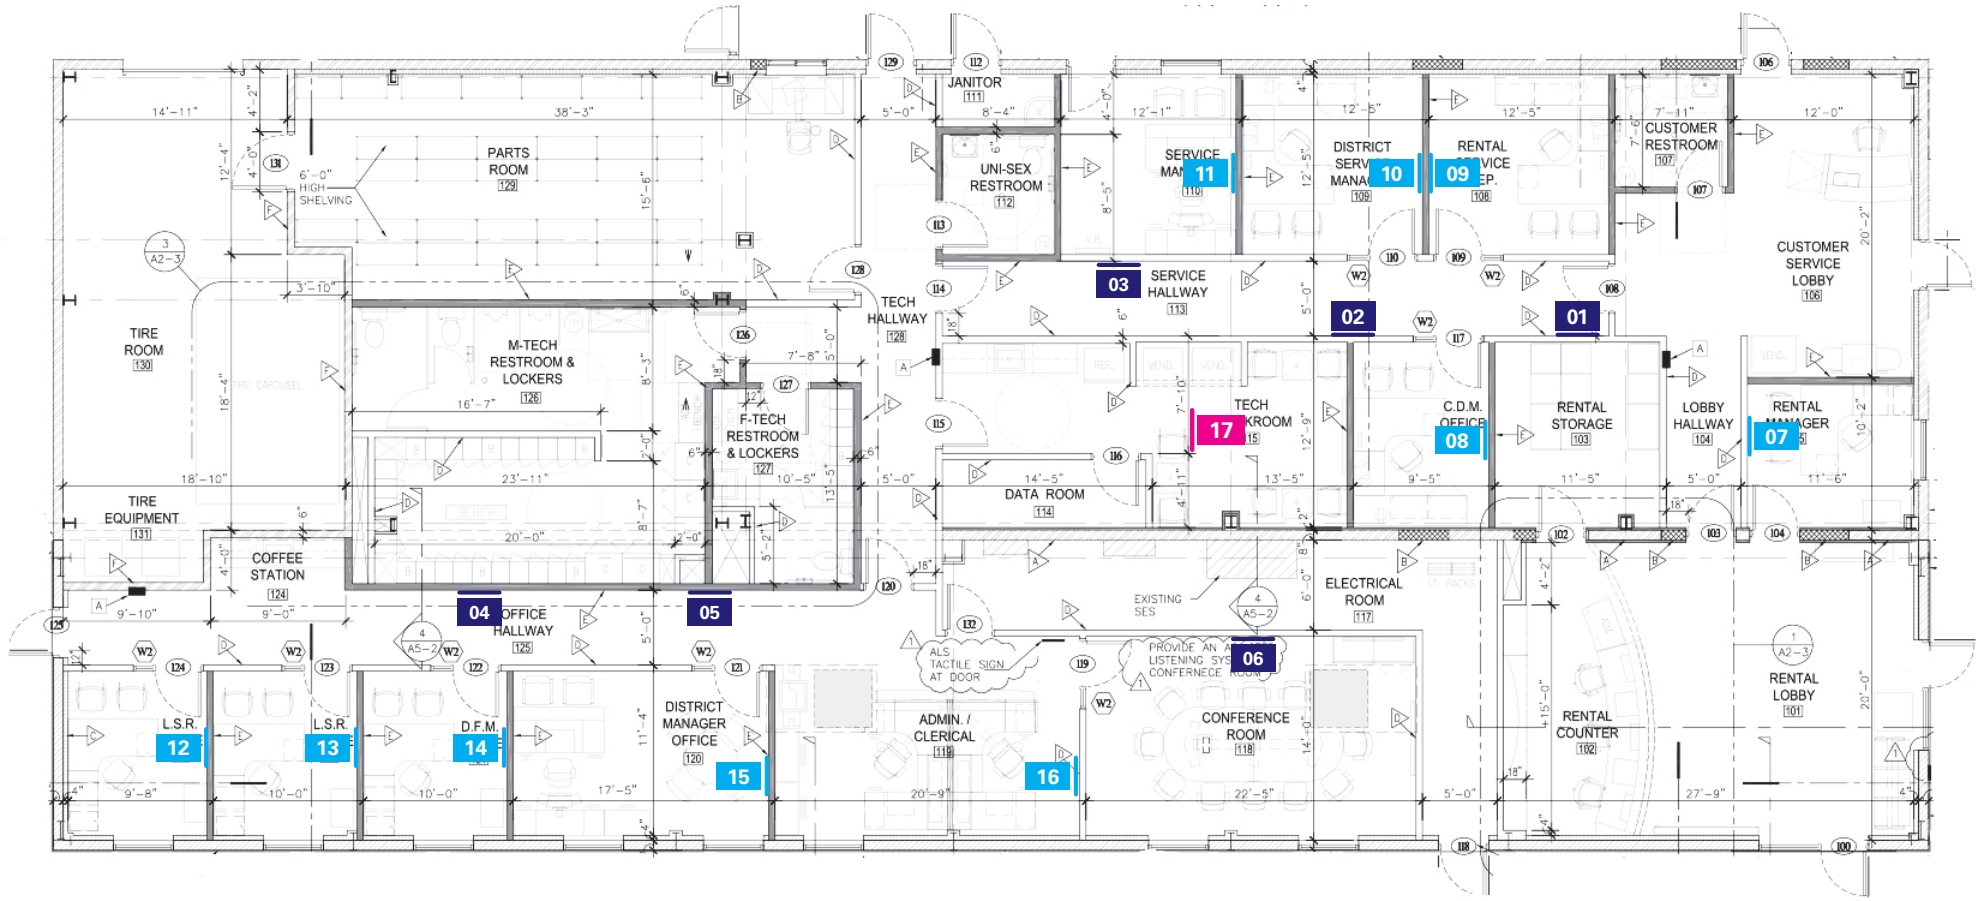

FLOOR PLAN LEGEND

- ASOR Large (60"x42")
- ASOR Med (50"x36")
- PSVS Med (50"x36")

PTL - Fresno
 2219 South 2nd Place
 Phoenix, AZ 85004

Contact: Ruth Roosen
 Phone: 248.537.8539
 eMail: rroosen@imbranded.com

Designer: M Geddes
 Job No. 569726 | PM: RR

Floor Plan

ASOR 01 (60"w x 42"h) Acrylic

ASOR 02 (60"w x 42"h) Acrylic

ASOR 03 (60"w x 42"h) Acrylic

ASOR 04 (60"w x 42"h) Acrylic

ASOR 05 (60"w x 42"h) Acrylic

ASOR 06 (60"w x 42"h) Acrylic

ASOR 07 (50"w x 36"h) Acrylic

ASOR 08 (50"w x 36"h) Acrylic

ASOR 09 (50"w x 36"h) Acrylic

ASOR 10 (50"w x 36"h) Acrylic

PTL - Fresno
2219 South 2nd Place
Phoenix, AZ 85004

Contact: Ruth Roosen
Phone: 248.537.8539
eMail: rroosen@imbranded.com