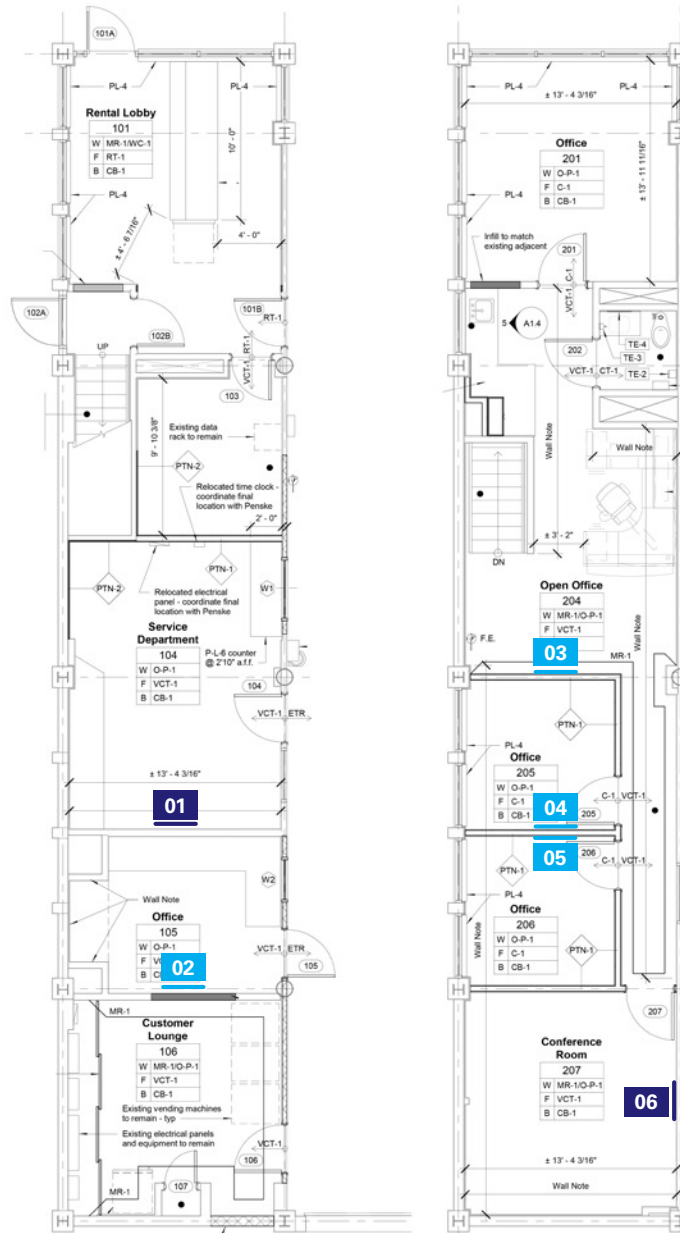

**FLOOR PLAN LEGEND**

- ASOR Large (60"x42")
- ASOR Med (50"x36")

PTL Jamaica NY  
 163-01 Rockaway Blvd  
 Jamaica, NY 11434

Contact: Ruth Roosen  
 Phone: 248.537.8539  
 eMail: rroosen@imbranded.com

Designer: M Geddes  
 Job No. 568790 | PM: RR

Floor Plan

ASOR 01 (60"w x 42"h) Silver Frame

ASOR 02 (50"w x 36"h) Silver Frame

ASOR 03 (50"w x 36"h) Silver Frame

ASOR 04 (50"w x 36"h) Silver Frame

ASOR 05 (50"w x 36"h) Silver Frame

ASOR 06 (60"w x 42"h) Silver Frame